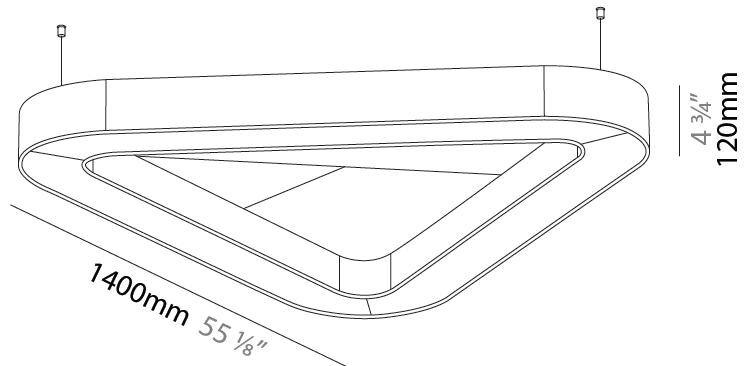

GENERAL

Series: Victory Acoustic
Partner: Prolicht
Division: Architectural
Installation: Suspension
Product Type: Acoustic
Mounting Location: Ceiling
Light Distribution: Direct / Indirect

PHYSICAL

Shape: Round
Length (mm): 1400
Length (in): 55 1/8
Width (mm): 1271
Width (in): 50 1/16
Height (mm): 120
Height (in): 4 3/4

Diffuser: [PMMA - Opal / Micro-Prism](#)
Fixture Finish: [SSR / BKV / CWI / CRY / HAB / UFT / ITA / RUA / FTG / MYG / LOD / PUS / FRO / FUP / KIA / POP / BLS / SPG / MEY / GOH / CHC / COM / ABZ / JAG / OBR / MOS / ROR](#)

Acoustic Finish: [SFW / CYW / SEE / SYN / MTS / PMB / TTN / CYB / STO / DPE / BES / SHB / ARE / ANE / VRD / CRF](#)

Fixture Material: Aluminum
Primary Material: Acoustic
Cable Details: [2000mm / 78 3/4" or 6000mm / 236 1/4" Transparent Cable](#)

ELECTRICAL

Lamp Type: LED (Zhaga Standard)
Input Wattage (W): 88.1
Total Output Wattage (W): 80
Dimming: Non-Dimmable
Driver Included: Yes
Driver Location: Integrated
Driver Type: Constant Current - Universal
Driver Class: Class 2
Input Voltage (V): 120 - 277

LED

Color Temperature (°K): 2700 / 3000 / 3500 / 4000
Max. Delivered Lumen (lm): Max. 8866
Nominal Lumen (lm): Max. 12090
CRI: >90 CRI
Lamp Life (hrs): 50000

OPTICAL

RATINGS AND CERTIFICATIONS

Certified By: CSA Certified to UL and CSA Standards
IP rating: IP20